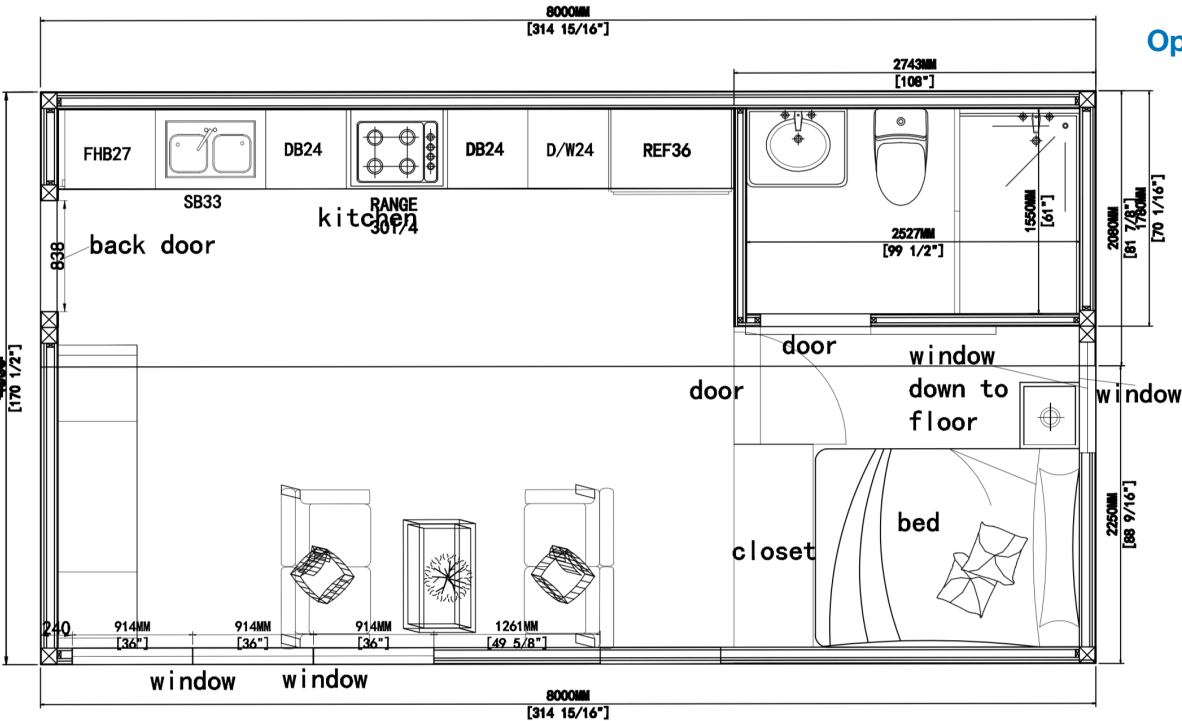

BROOKVILLE

1 bedroom, 1 bath 373 Sq. Ft,

All illustrations and renderings are artistic representations and reference only and are subject to change. Final products might look different from the above image.

Prime Square Developments
Innovative Modular Structures

Brookville Design

Cozy yet Spacious, this one bedroom, one bathroom home of 373 sq. ft includes features of moisture-proof wall panel, a spectacular and functional entryway and bedroom combined closet, a professional-grade kitchen, a customized built-in fireplace wall unit, and modern standard size bathroom comes with slide-open glass shower doors and slab shower walls. This home is a complete beauty with budget friendly.