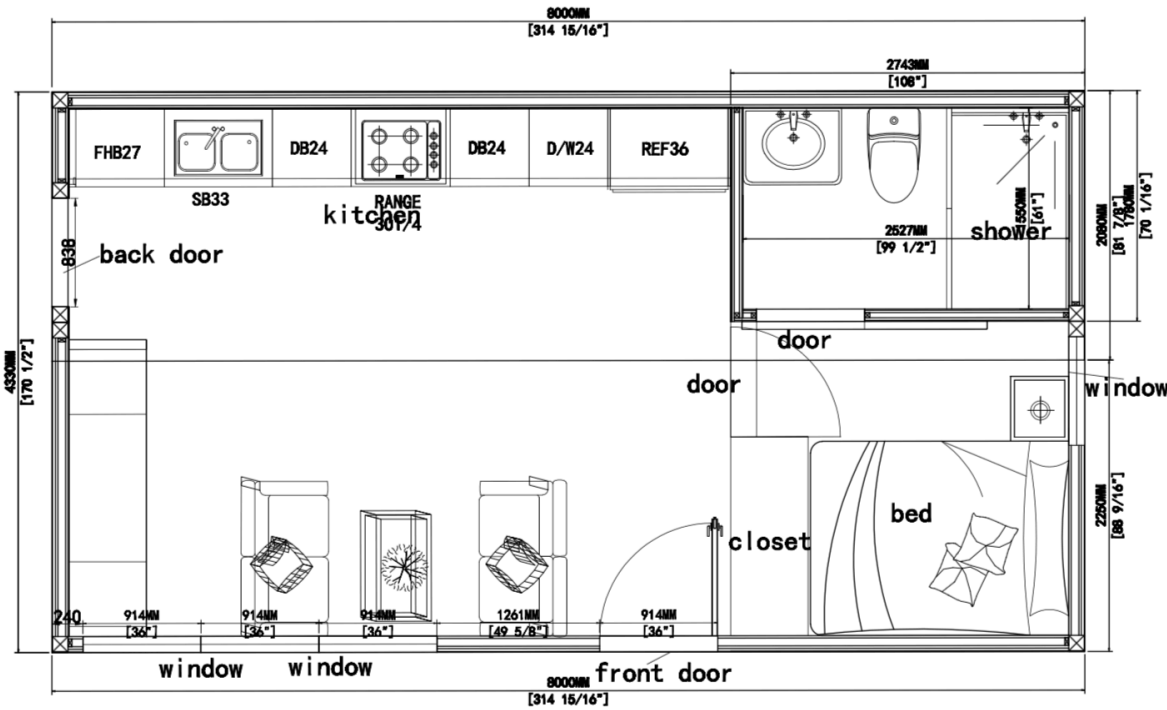

BROOKVILLE

1 bedroom, 1 bath 373 Sq. Ft,

All illustrations and renderings are artistic representations and reference only and are subject to change. Final products might look different from the above image.

Prime Square Developments
Innovative Modular Structures

Brookville Design

Cozy yet Spacious, this one bedroom, one bathroom home of 373 sq. ft includes features of moisture-proof wall panel, a spectacular and functional entryway and bedroom combined closet, a professional-grade kitchen, a customized built-in fireplace wall unit, and modern standard size bathroom comes with slide-open glass shower doors and slab shower walls. This home is a complete beauty with budget friendly.