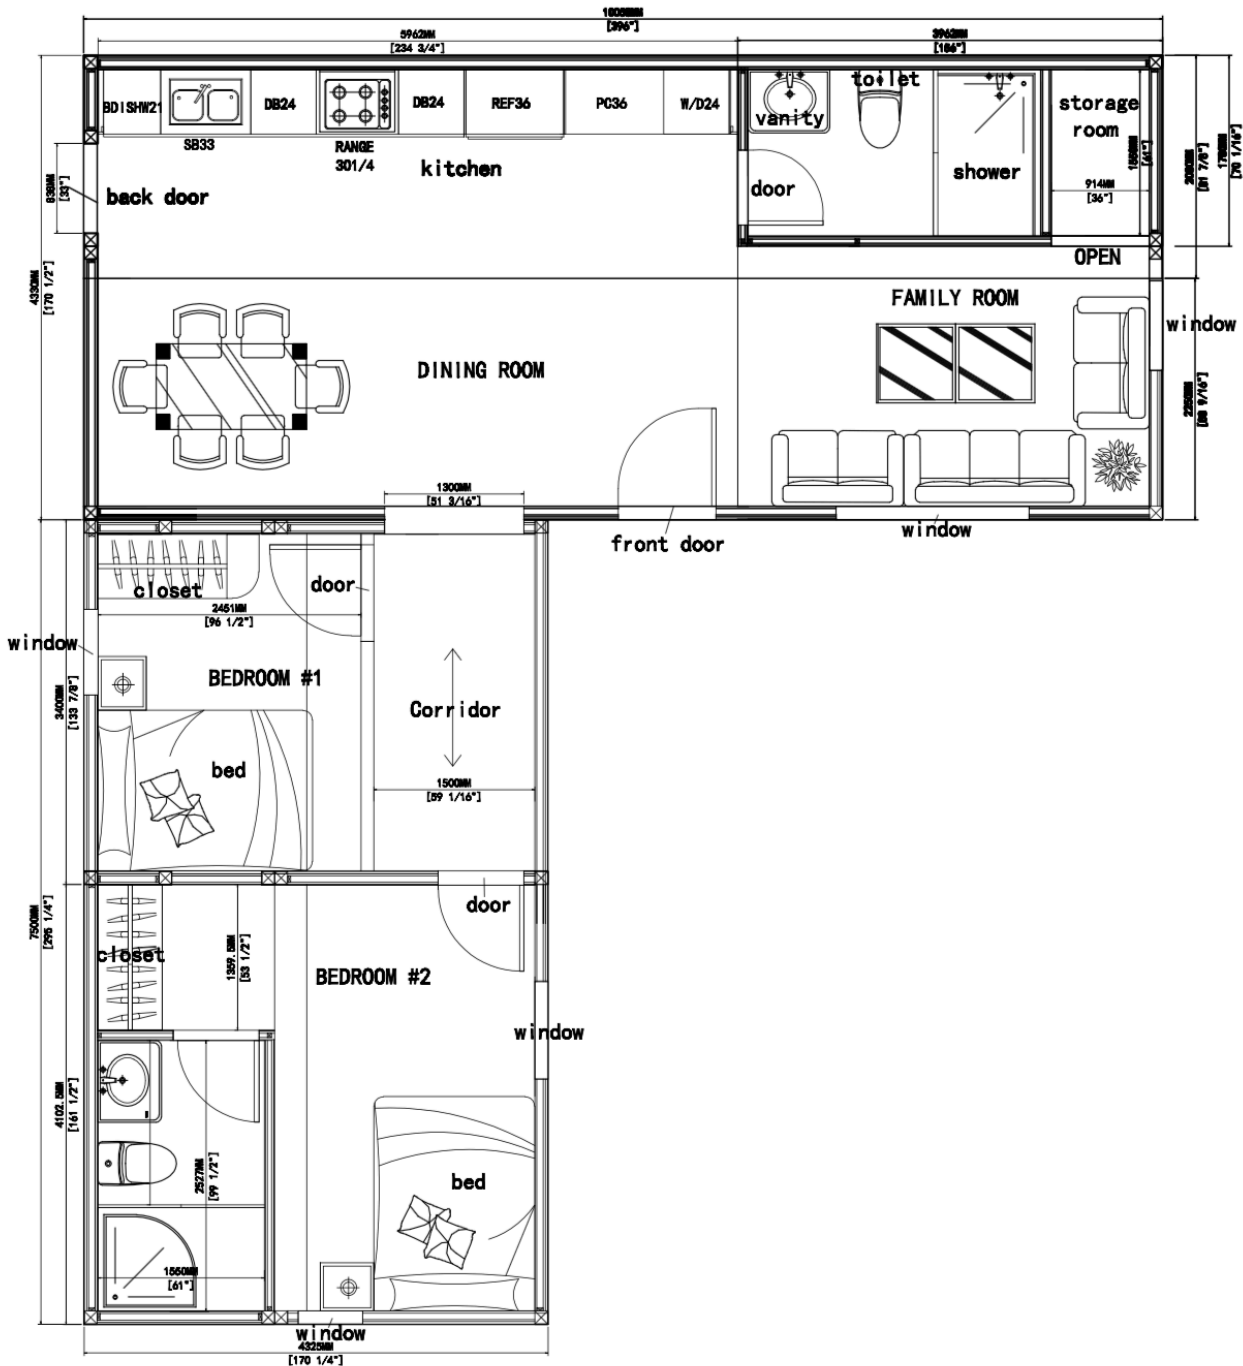

BELLVILLE

2 bedroom, 2 bath 810 Sq. Ft,

All illustrations and renderings are artistic representations and reference only and are subject to change. Final products might look different from the above image.

Prime Square Developments
Innovative Modular Structures

Bellville Design

This two bedroom, two bathroom home of 810 sq. ft cleverly designed to optimize space, functionality and elegance. It features a contemporary thoughtfully crafted floorplan and superior finishes. The steel-frame structure and aluminium composite exterior panels demonstrate the utmost quality and durability in construction. The customized elegant kitchen finished with quality cabinets and Silestone countertops and matching backsplashes. The beautifully crafted bathrooms feature a perfect blend of serenity and functionality.