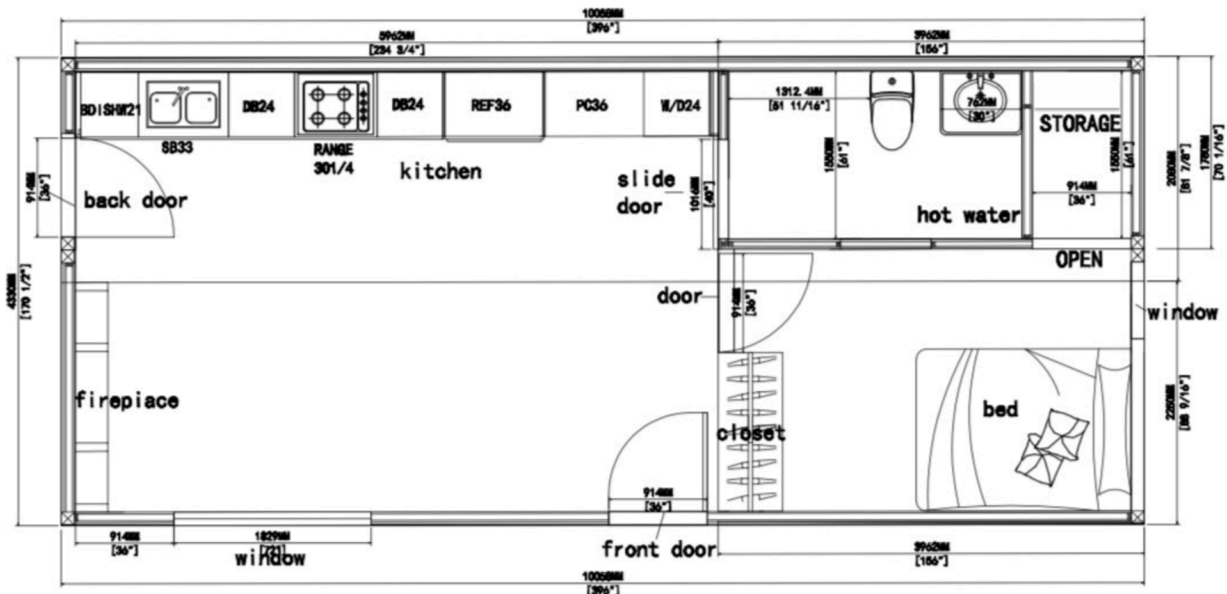

GREENVILLE

1 bedroom, 1 bath 470 Sq. Ft,

All illustrations and renderings are artistic representations and reference only and are subject to change. Final products might look different from the above image.

Prime Square Developments
Innovative Modular Structures

Option 1

Option 2

Greenville Design

This 470 sq. ft home boasting an array of sleek finishes and a thoughtful open plan layout, this immaculate 1-bedroom, 1-bathroom is a paradigm of contemporary living. Features include a modern professional-grade kitchen equipped with Silestone quartz countertops and backsplash, customized kitchen cabinets, a cozy fireplace with built-in wall unit, moisture resistant wall panels through out the whole house. The bedroom sits just off the living area and has a large reach-in bedroom and entryway combined closet. A modern standard size bathroom comes with slide-open glass shower doors and slab shower walls and lots of extras.