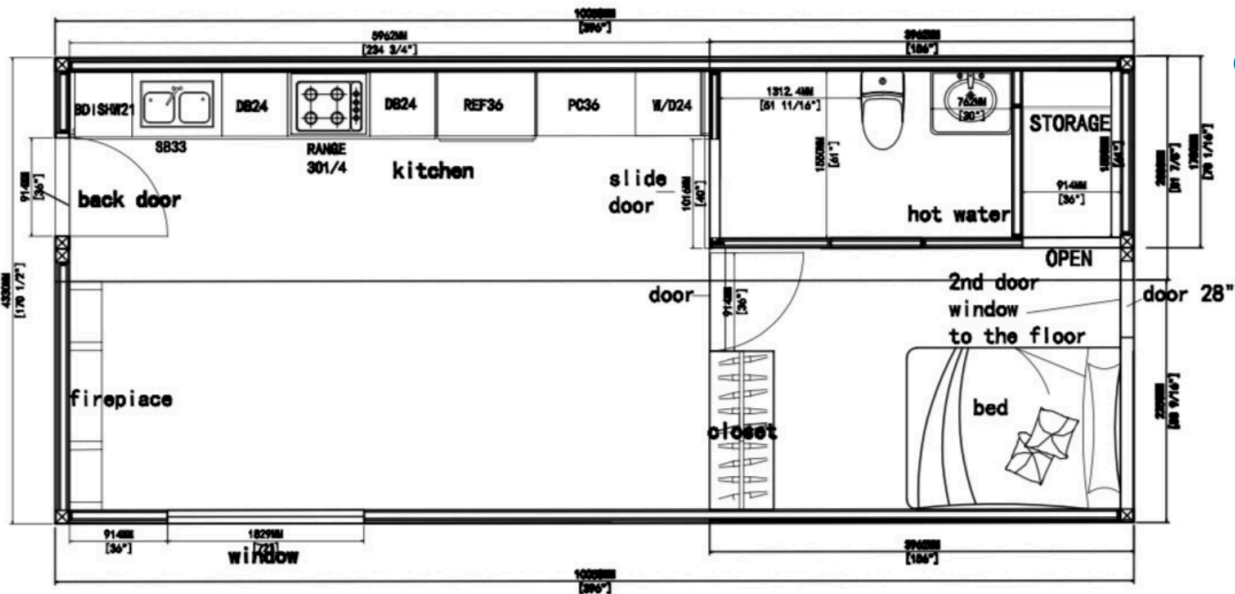

GREENVILLE

1 bedroom, 1 bath 470 Sq. Ft,

All illustrations and renderings are artistic representations and reference only and are subject to change. Final products might look different from the above image.

Prime Square Developments
Innovative Modular Structures

Option 1

Option 2

Greenville Design

This 470 sq. ft home boasting an array of sleek finishes and a thoughtful open plan layout, this immaculate 1-bedroom, 1-bathroom is a paradigm of contemporary living. Features include a modern professional-grade kitchen equipped with Silestone quartz countertops and backsplash, customized kitchen cabinets, a cozy fireplace with built-in wall unit, moisture resistant wall panels through out the whole house. The bedroom sits just off the living area and has a large reach-in bedroom and entryway combined closet. A modern standard size bathroom comes with slide-open glass shower doors and slab shower walls and lots of extras.